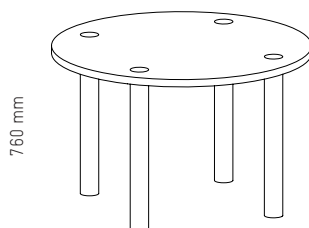

## CIRCLE CIRCLE DINING TABLE

1200 mm

A beautifully simple design, the Circle Circle Dining Table showcases the natural warmth and character of American Oak. Crafted from solid timber, the tabletop is integrated with the base using circular dowel joints.

### DIMENSIONS

H 760mm x W 1200mm x D 1200mm  
Top Ø1200mm

---