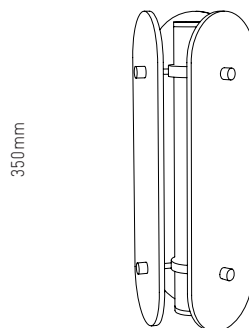

ARCH WALL LIGHT

115mm

This elegant brass folded wall lamp, creating a linear negative detail as light breaks through the spaces between panels.

DESIGNERS

Douglas Snelling & Rebecca Dowie

LAMP SPECIFICATIONS

10 W LED / Warm White 3000K / 800 Lumens / Dimmable

PRODUCT TYPE

Wall Light

DIMENSIONS

H 350mm x W 155mm x D 140mm

PRODUCT CARE

BRUSHED AND LACQUERED BRASS

- Use a soft cloth or feather duster to remove dust