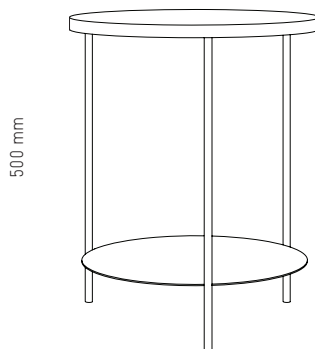

## LINE SIDE TABLE

400mm

The Line Collection pays homage to sculptor Alexander Calder. This is a linear, formally elegant side or bedside table in powder-coated steel, with an interchangeable top.

---

### PRODUCT TYPE

Side Table

### DIMENSIONS

H 500mm x W 400mm x D 400mm  
Ø 400mm Table Top  
Ø 372mm Disc Shelf

---