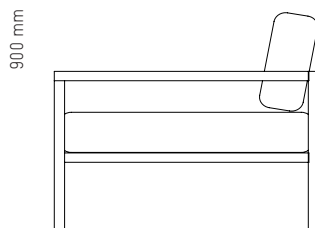

RD SOFA

600 mm

The RD Sofa exudes luxury while retaining the pared-back Douglas and Bec aesthetic. Sumptuous, feather-filled cushions are upholstered in earth-toned natural fabrics, set against the clean lines of the American Oak frame.

DESIGNERS

Douglas Snelling & Rebecca Dowie

MATERIALS

American Oak

Fabric:

Linen: 90% Linen, 10% Polyamide

Velvet: 80% Cotton, 11% Polyamide, 9%

Polyethylene

PRODUCT TYPE

Sofa

PRODUCT CARE

TIMBER

- Our timber furniture is sealed with a protective lacquer
- Removal of any dust or dirt with a soft cloth should be the only maintenance required
- Avoid use of any abrasive cleaning products, oils and other polishes

FABRIC

- Linen: Dry-clean or cold delicate wash recommended. Do not bleach.
- Velvet: Dry Clean Only - any solvent except Trichloroethylene. Do Not Bleach. Do not wash

DIMENSIONS

HALF

- W 1270mm x D 900mm x H 600mm

3 SEATER

- W 1800mm x D 900mm x H 600mm

FULL

- W 2470mm x D 900mm x H 600mm

PRECAUTIONS

- Keep out of direct heat and sunlight

WARRANTY AND EXCHANGE POLICY

Refer to website: douglasandbec.com